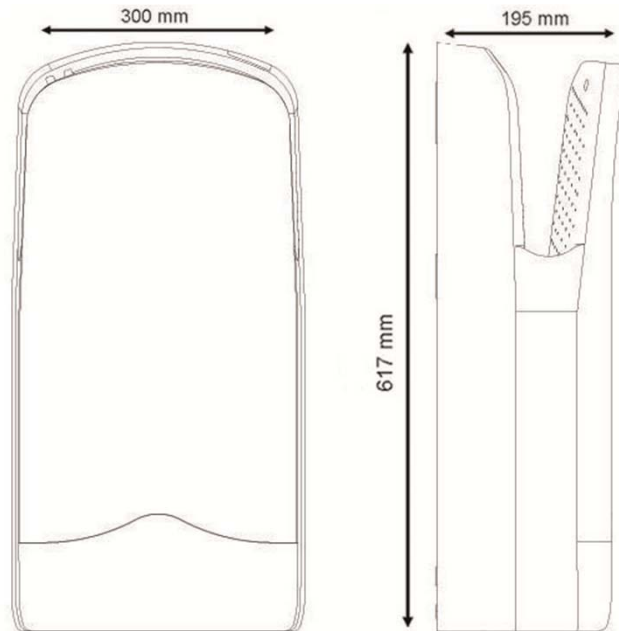

## Краткое описание

Скоростная сушиллка для рук Triblade Nofer имеет мощный двигатель, 1760 W . Корпус из ABS пластика может быть покрашен в любой цвет. Размеры: 617 высота x 300 ширина x 195 глубина (мм).

01305.TRI-BLADE.C

01851.W

01861.W

TECHNICAL DRAWING

Dimensions in mm.

INSTALLATION

In toilet areas with a high frequency use, the recommendation is to install one hand dryer for each toilet. In toilet areas with a lower frequency of use, the recommendation is to install one hand dryer for every two sinks or two dryers for every three washbasins. Installation should be as shown in pictures both for standard or adapted bathrooms.