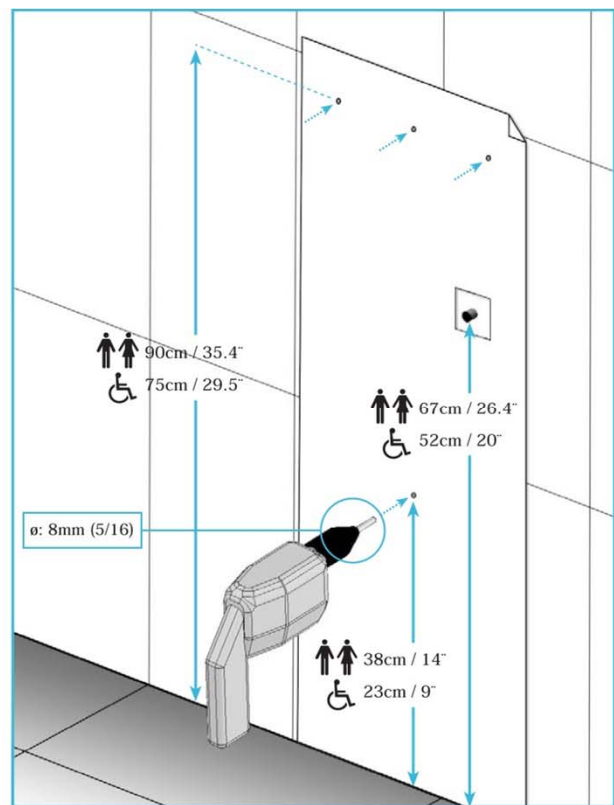

01305.TRI-BLADE.C

01851.W

01861.W

TECHNICAL DRAWING

Dimensions in mm.

INSTALLATION

In toilet areas with a high frequency use, the recommendation is to install one hand dryer for each toilet. In toilet areas with a lower frequency of use, the recommendation is to install one hand dryer for every two sinks or two dryers for every three washbasins. Installation should be as shown in pictures both for standard or adapted bathrooms.