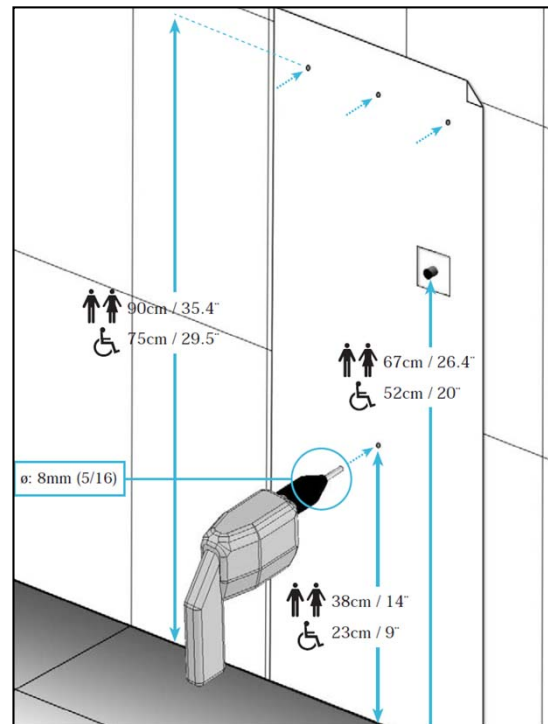

Dimensions in mm.

INSTALLATION

In toilet areas with a high frequency use, the recommendation is to install one hand dryer for each toilet. In toilet areas with a lower frequency of use, the recommendation is to install one hand dryer for every two sinks or two dryers for every three washbasins. Installation should be as shown in pictures both for standard or adapted bathrooms.