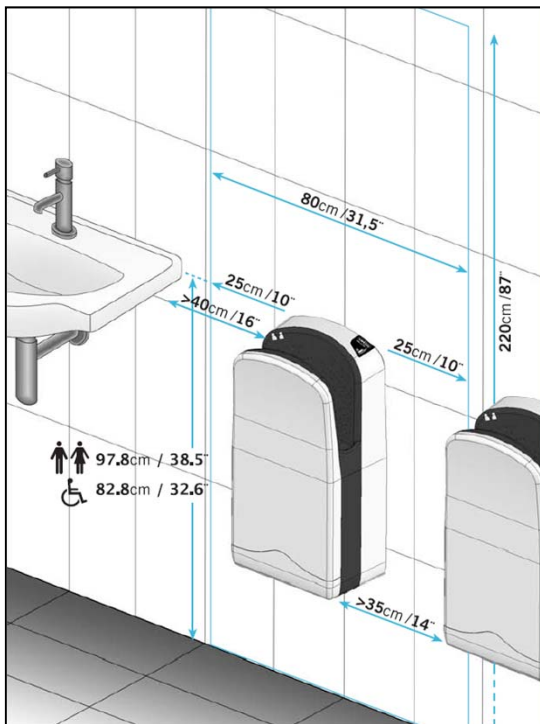

Краткое описание

V-JET сушилка для рук и. Активируется датчиком, 1760 Вт мощность двигателя. Алюминиевая крышка цвет ABS. Размеры: 617 высотой x 300 шириной x 195 глубиной (мм).

NOFER S.L.
 Avenida de la fama, 118
 08940 · Cornellà de Llobregat (Barcelona)
 Tel +34 934 742 423 · Fax +34 934 743 548
 export@nofer.com · www.nofer.com

Related Products

01101.B

01151.S

01250.B

01600.S

01401.S

01451.W

TECHNICAL DRAWING

Dimensions in mm.

INSTALLATION

In toilet areas with a high frequency use, the recommendation is to install one hand dryer for each toilet. In toilet areas with a lower frequency of use, the recommendation is to install one hand dryer for every two sinks or two dryers for every three washbasins. Installation should be as shown in pictures both for standard or adapted bathrooms.